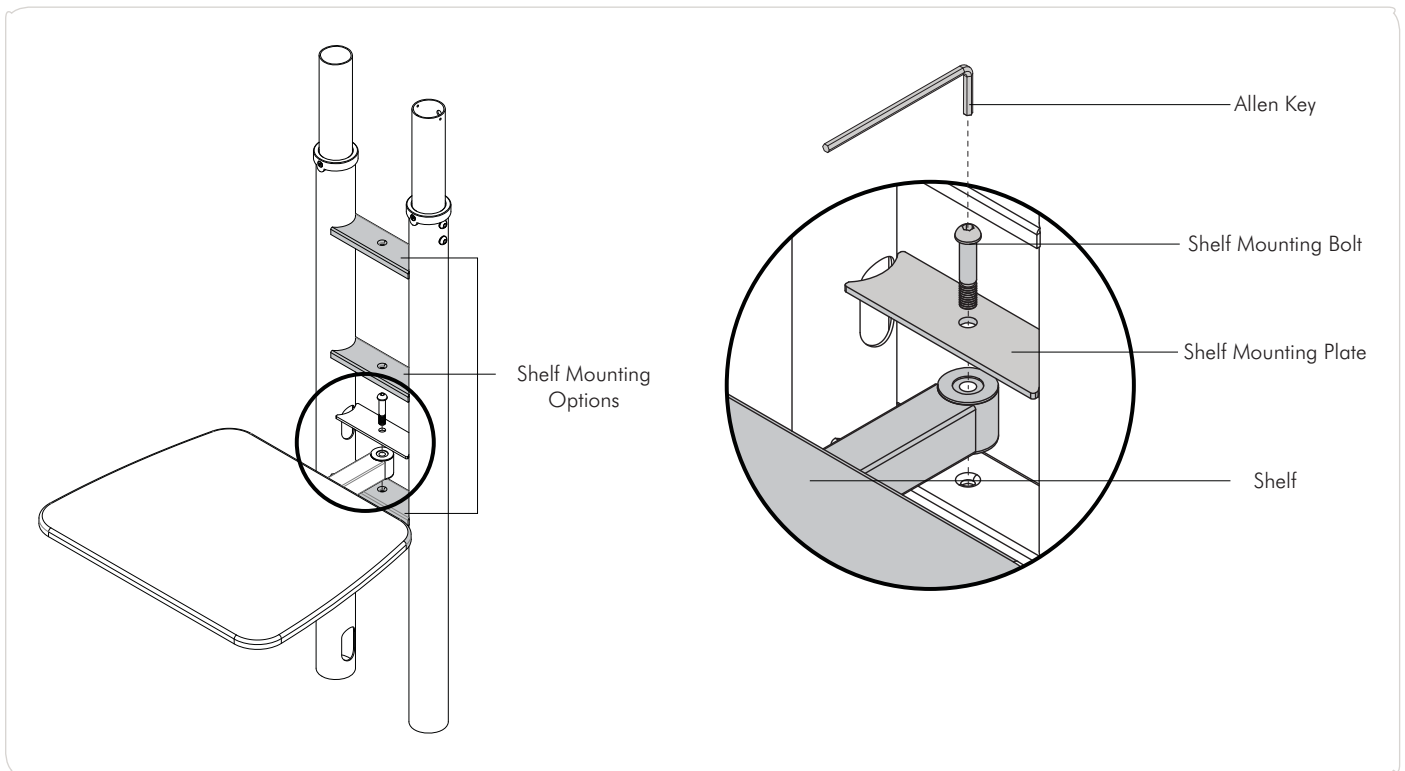

## Component Checklist

Shelf Mounting Plate

Shelf

### HARDWARE

Shelf Mounting Bolt

Allen Key

## IMPORTANT INFORMATION:

**! IMPORTANT - Install Telehook TV Cart Shelf as per installation instruction.**

! This product supports a maximum load of 5kg (11lbs.).

! The manufacturer accepts no responsibility for incorrect installation.

## Step 2. Mount Shelf